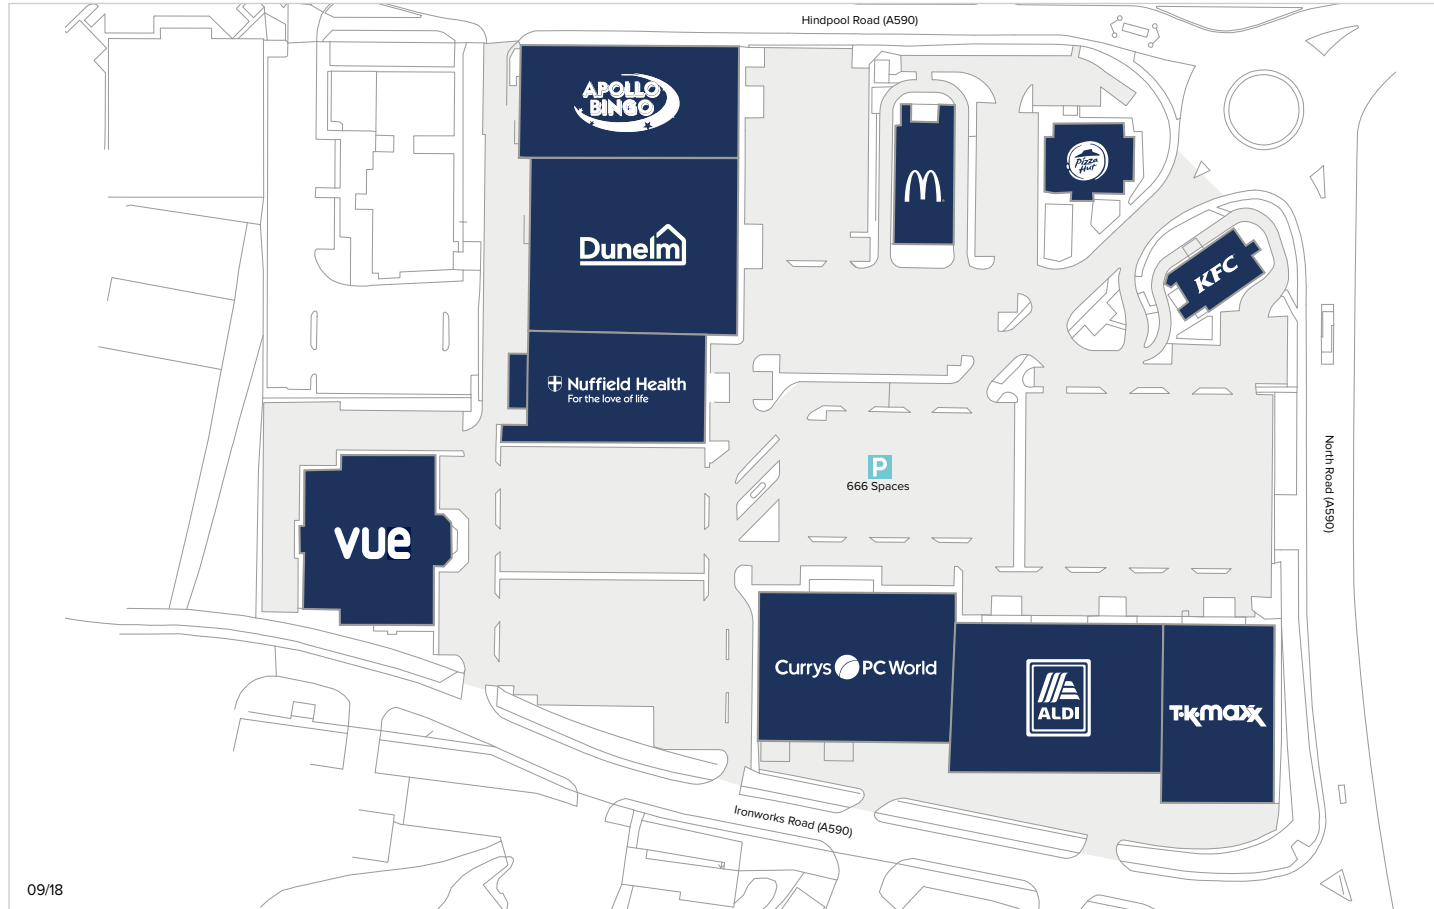

HOLLYWOOD RETAIL & LEISURE PARK

BARROW-IN-FURNESS, LA14 2NA

TENANCY

UNIT	RETAILER	SQ FT
A	Apollo Bingo	14,953
B	Dunelm	22,203
C	Nuffield Health	12,203
D	Vue	15,969
E&H	Curry's PC World	18,102
F&G	Aldi	20,060
J	TK Maxx	12,094
K	KFC	2,557
L	Pizza Hut	3,146
M	McDonald's	3,109

area

124,396
sq ft

units

#

10

free
parking
spaces

666

Letting Agents