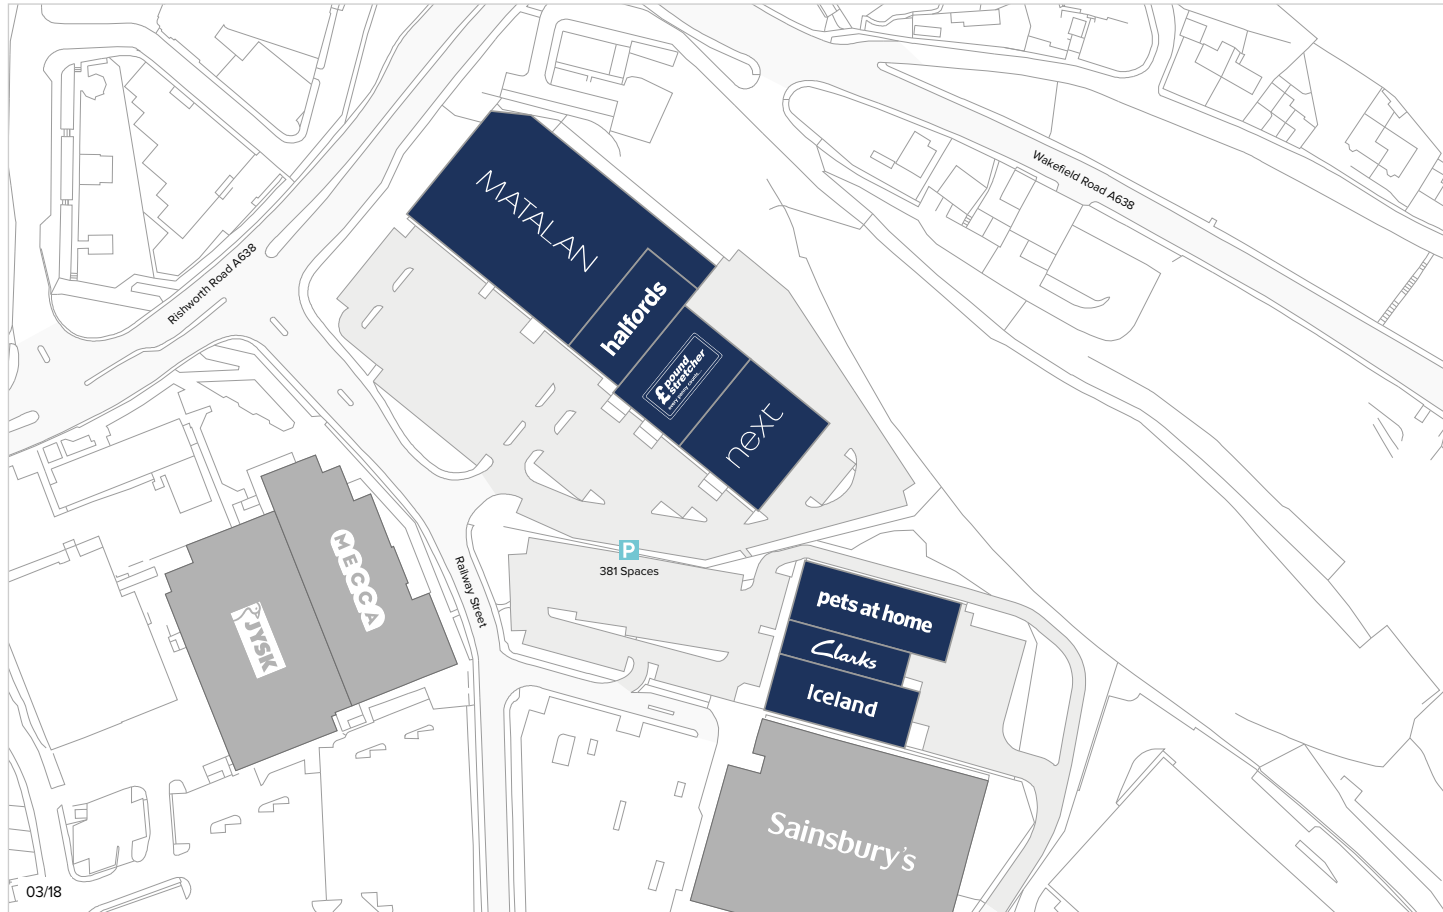

DEWSBURY, WF12 8EQ

TENANCY		
UNIT	RETAILER	SQ FT
<b>Rishworth Centre</b>		
1	Matalan	38,035
1A	Halfords	7,804
2&3	Poundstretcher	10,043
4	Next	12,493
<b>Railway Street</b>		
A	Pets at Home	10,078
B	Clarks	5,039
C	Iceland	8,546