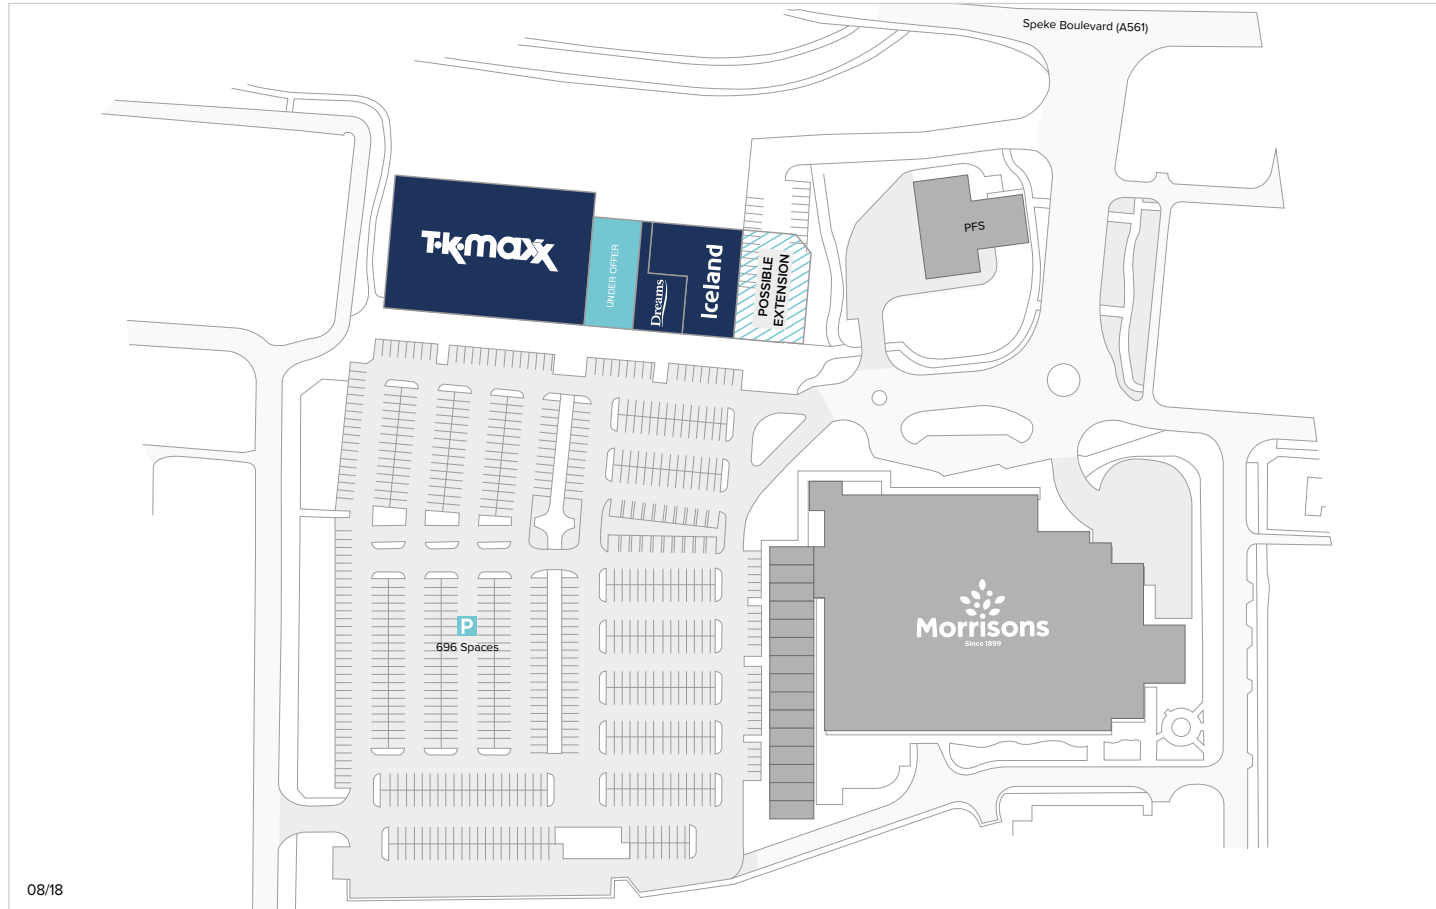

TENANCY

UNIT	RETAILER	SQ FT
1	TK Maxx	25,009
3	Dreams	2,899
4	Iceland	6,919

AVAILABILITY

UNIT	OCCUPIER	SQ FT
2	Under Offer	5,034

area

39,900
sq ft

units

#